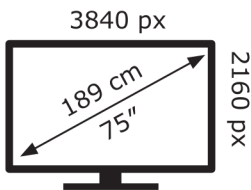

ENERG

Hisense

75E7QTUK PRO

107 kWh/1000h

ABCDEF**G**
HDR
180 kWh/1000h

2019/2013

ENERG

Hisense