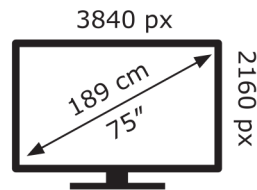

107 kWh/1000h

ABCDEF**G**
HDR
180 kWh/1000h